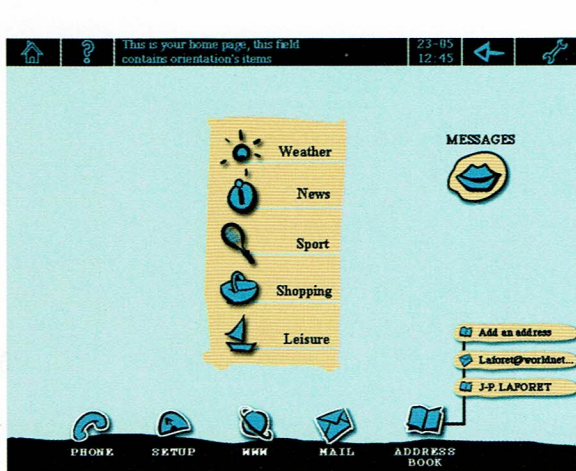

<http://www.alcatel.com>

Alcatel 2840, 2850

Alcatel 2830

- Extra large Touch Screen high resolution 7"6 VGA, Color LCD
- PLUG'n SURF !
Insert the card, enter PIN code and GO !
- One Touch: direct access to the web
- Retractable touch typing keyboard
- Smart Card reader